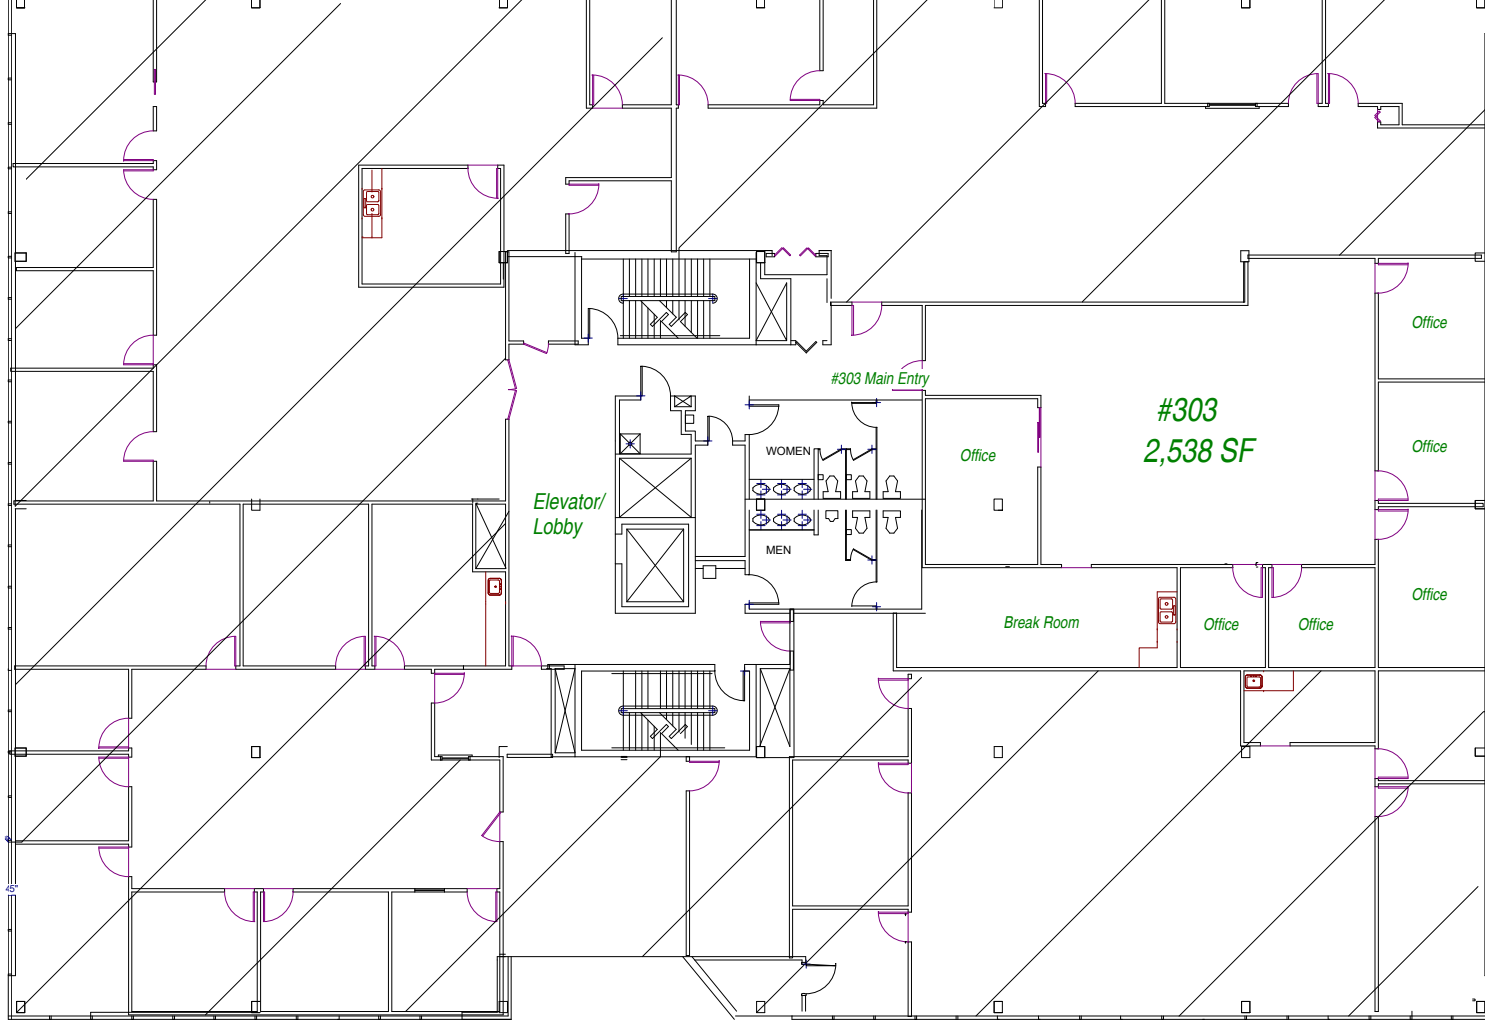

ROOSEVELT LAKES OFFICE BUILDING

12425 28th Street N.,
St. Petersburg, 33716

727-539-7002

All dimensions are approximate
and not to scale

All dimensions are approximate and may
not be to scale