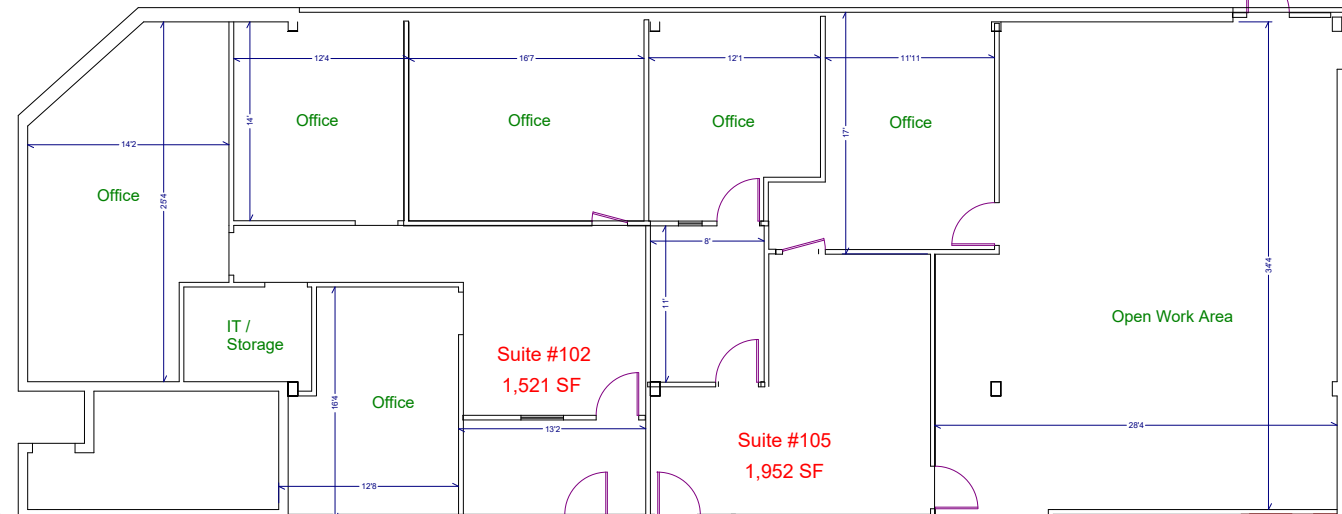

# 3 ACRE LAKE

All Glass over looking lake

Rear Lakeside Entrance

**Roosevelt Lakes**  
12425 28th St. N.  
St. Petersburg, FL 33716  
727-539-7002

This floor plan is for conceptual use only and not to scale.