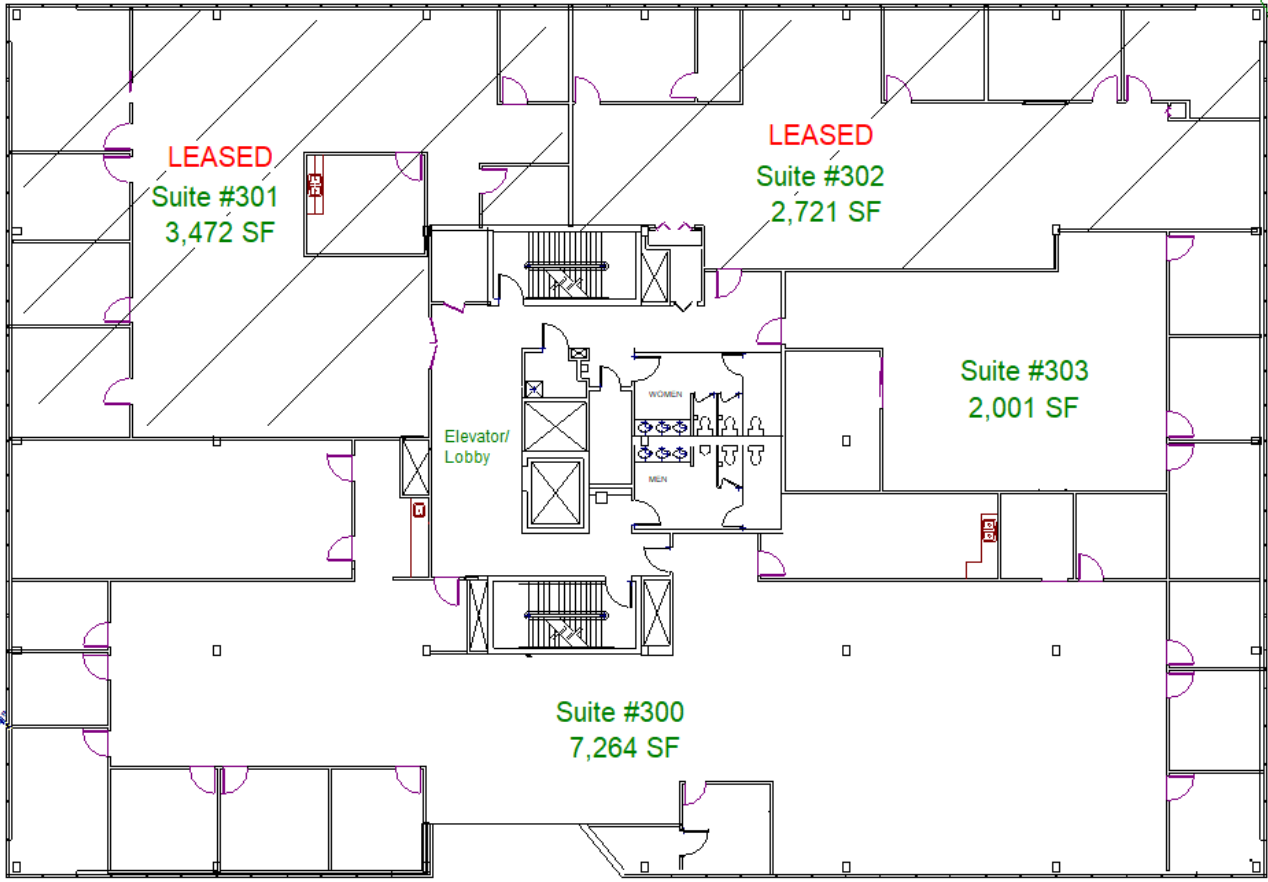

3 Acre Lake

All dimensions are not to scale and are approximate.

Third Floor

Over looking 3 Acre Lake

LEASED
Suite #301
3,472 SF

LEASED
Suite #302
2,721 SF

Suite #303
2,001 SF

Elevator/
Lobby