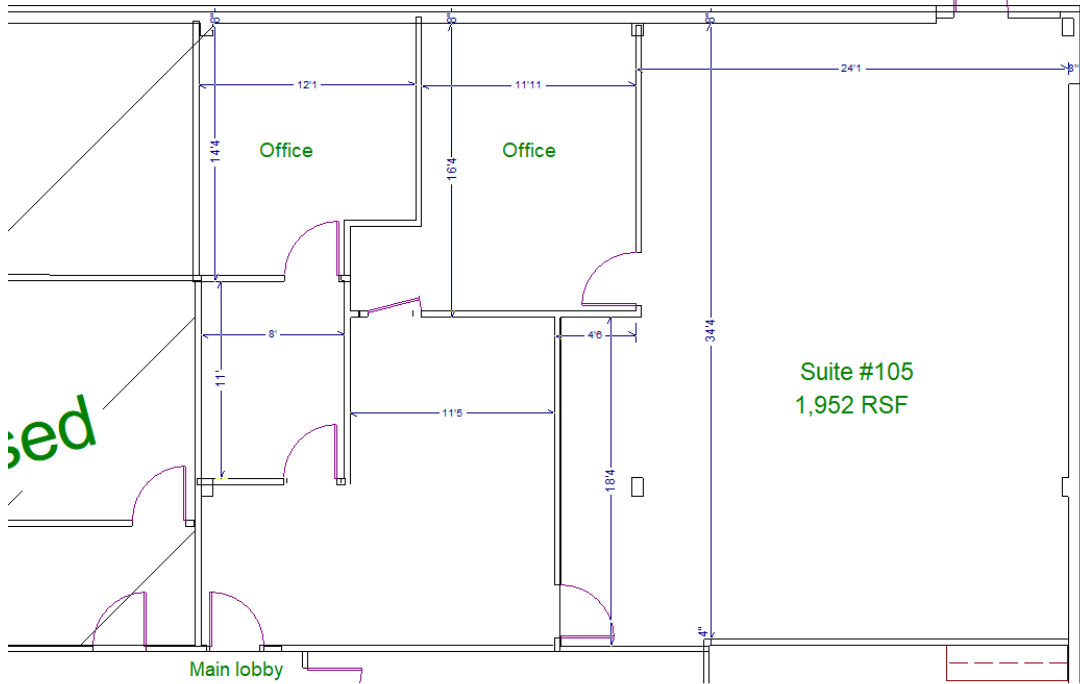

All Glass over looking lake

Rear Lakeside Entrance

**Roosevelt Lakes**  
12425 28th St. N.  
St. Petersburg, FL 33716  
727-539-7002

This floor plan is for conceptual use only and not to scale.