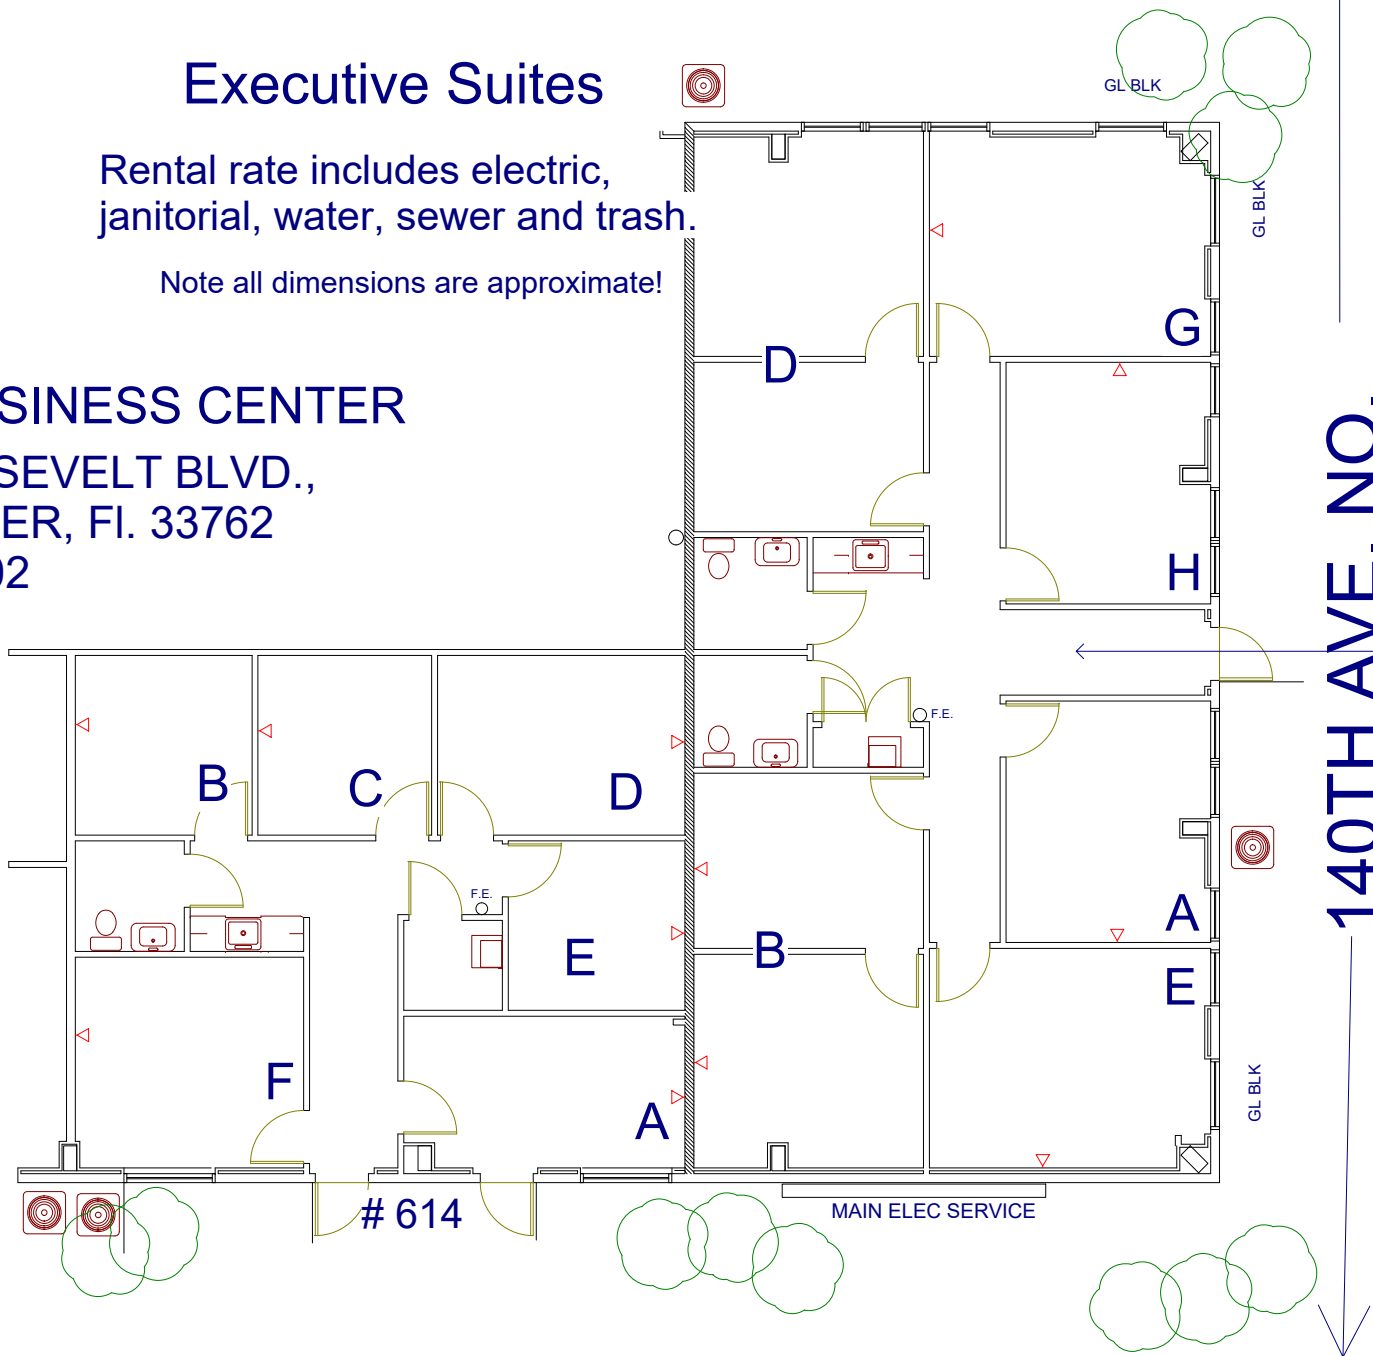

← ROOSEVELT BLVD. →

Executive Suites

Rental rate includes electric, janitorial, water, sewer and trash.

Note all dimensions are approximate!

AIRPORT BUSINESS CENTER

14004 ROOSEVELT BLVD.,
CLEARWATER, FL. 33762
727-539-7002

Executive Suites
Suite
601

140TH AVE. NO.