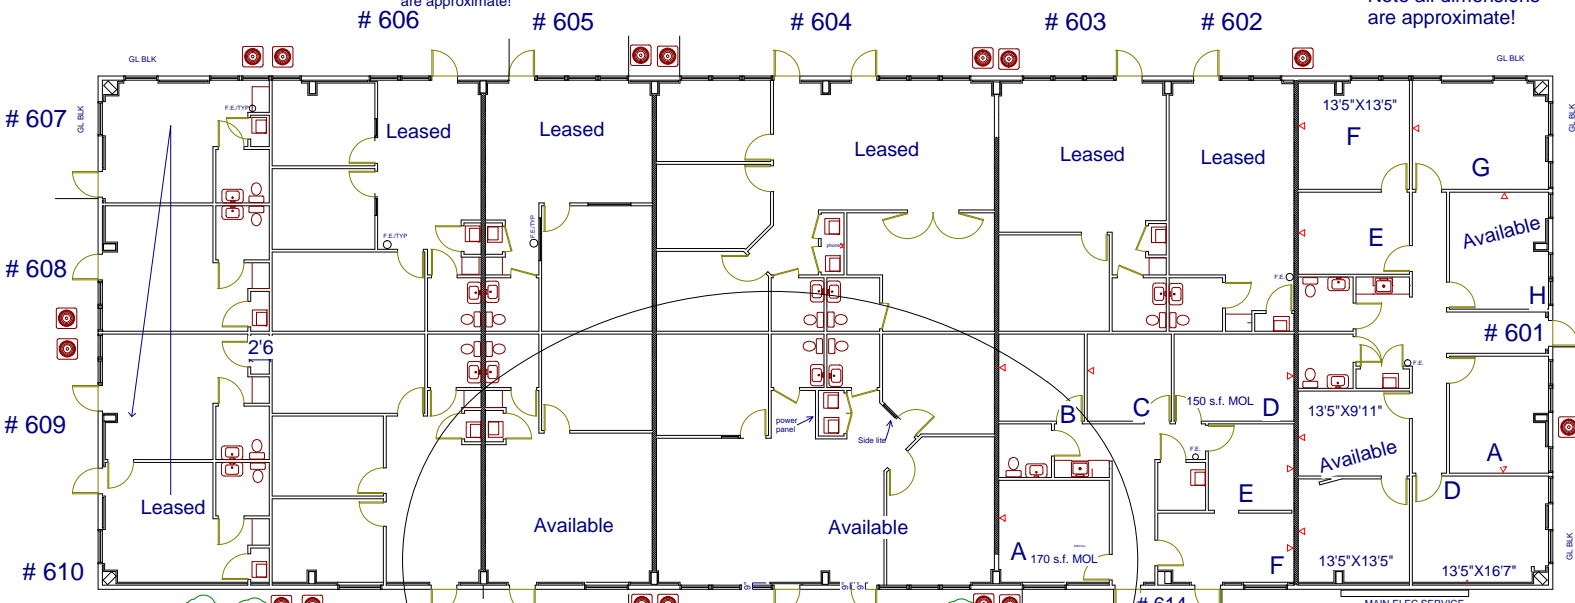

← ROOSEVELT BLVD. →

Note all dimensions are approximate!

Note all dimensions are approximate!

↑ 140TH AVE. NO. ↓

611 750 s.f.
 # 612 600 s.f.
 # 613 1200 s.f.

AIRPORT BUSINESS CENTER
 14004 ROOSEVELT BLVD., CLEARWATER, FL. 33762
 727-539-7002

614
Executive Suites

Rental rate includes electric, janitorial, water, sewer and trash. Sales tax is not included.