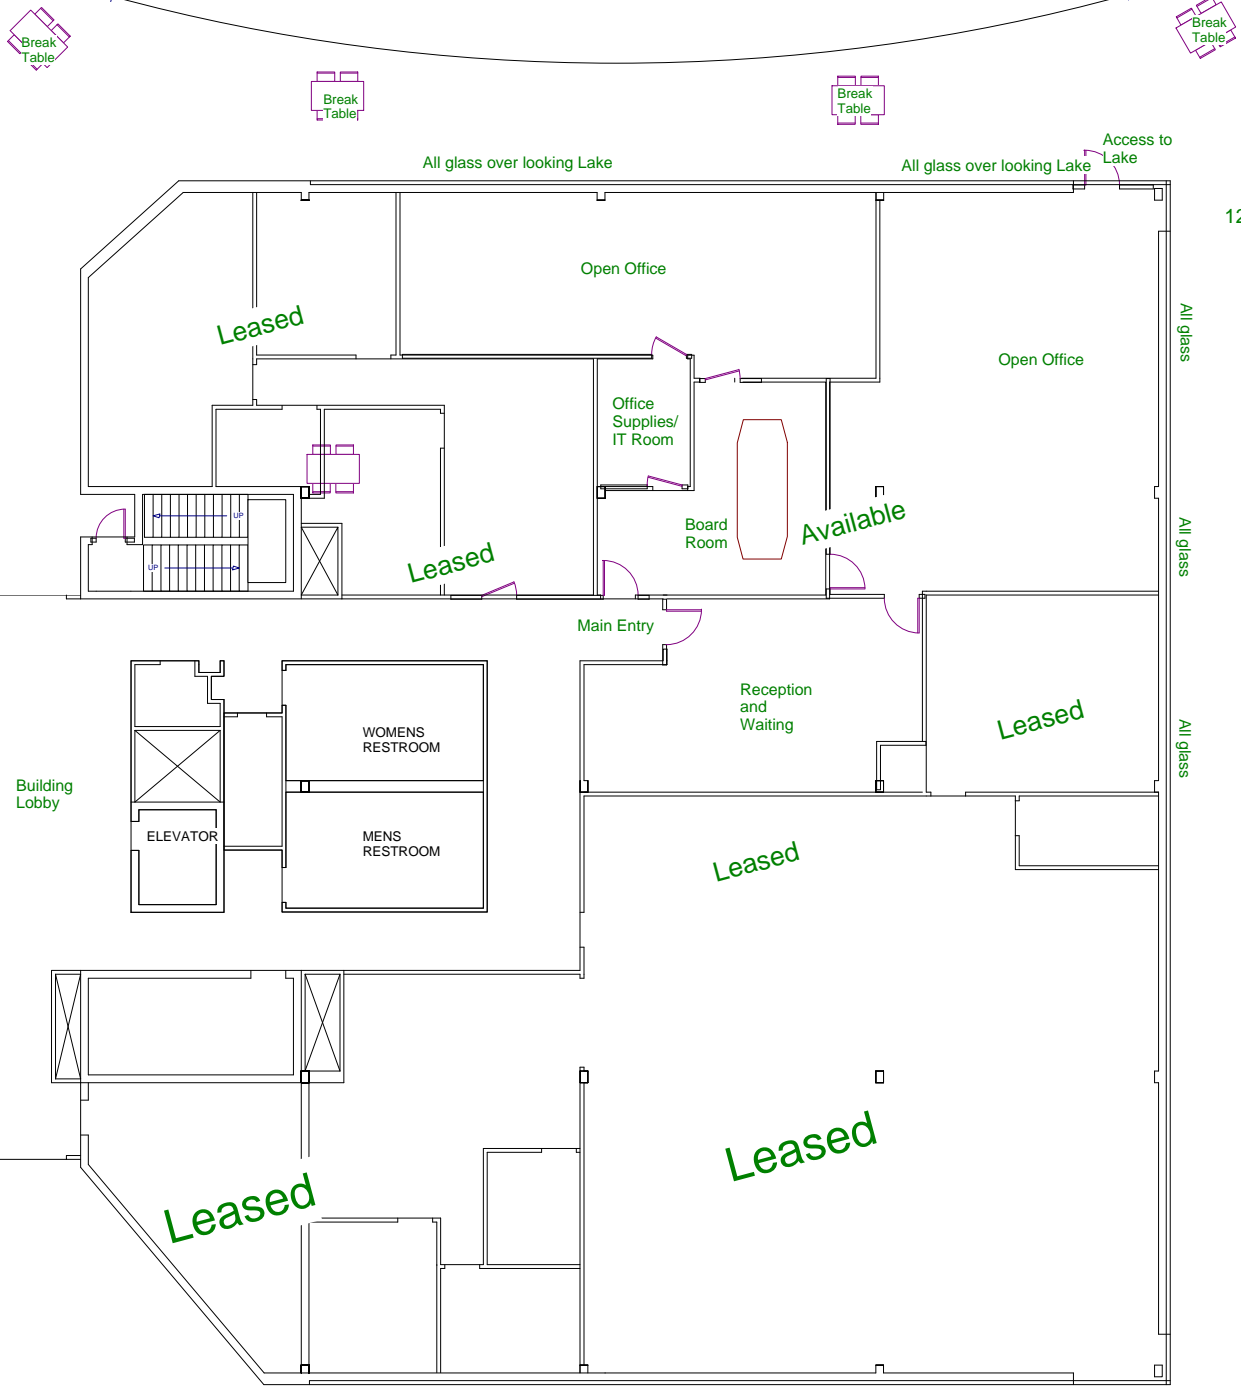

3 ACRE LAKE

**ROOSEVELT LAKES
OFFICES**
12425 28th Street North, First Floor
St. Petersburg, FL 33716
727-539-7002
2,853 Rentable s.f.
Suite 105