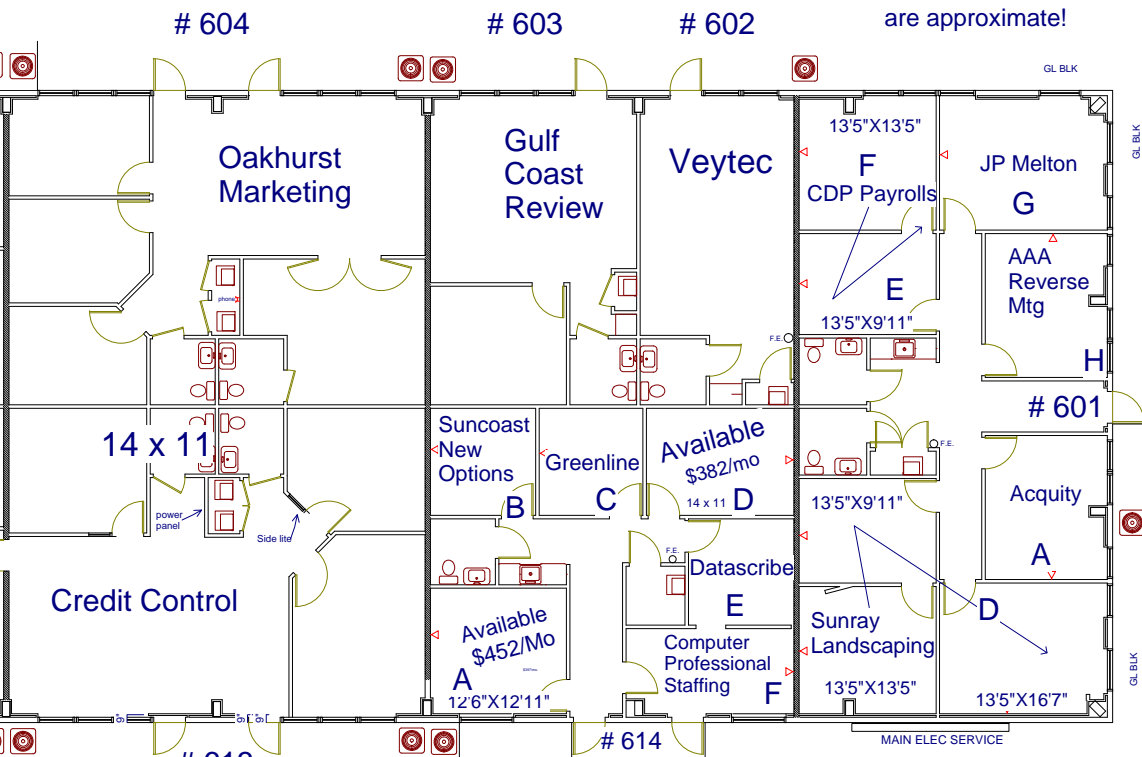

Note all dimensions are approximate!

140TH AVE. NO.

Executive Suites
AIRPORT BUSINESS CENTER
 14004 ROOSEVELT BLVD.

Rental rate includes electric, janitorial, water, sewer and trash. Sales tax is not included.