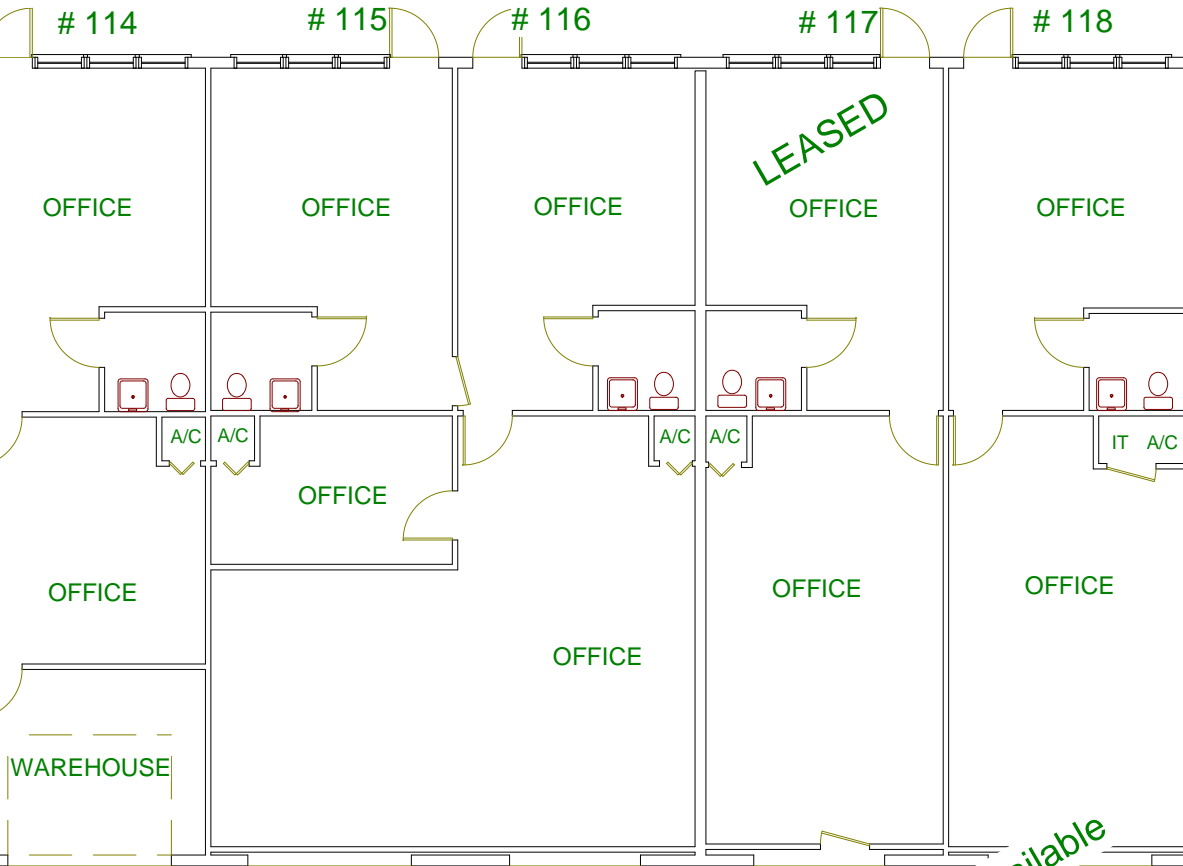

Airport Business Center
4500 140th Ave, No.,
Clearwater, Fl. 33762
727-539-7002

750sq. ft.

Available

Available

Available

700 - 2,325 sq. ft. - Suites could
be joined for one Tenant

The "complimentary"
Conference/ Training
Rooms are in this
building.