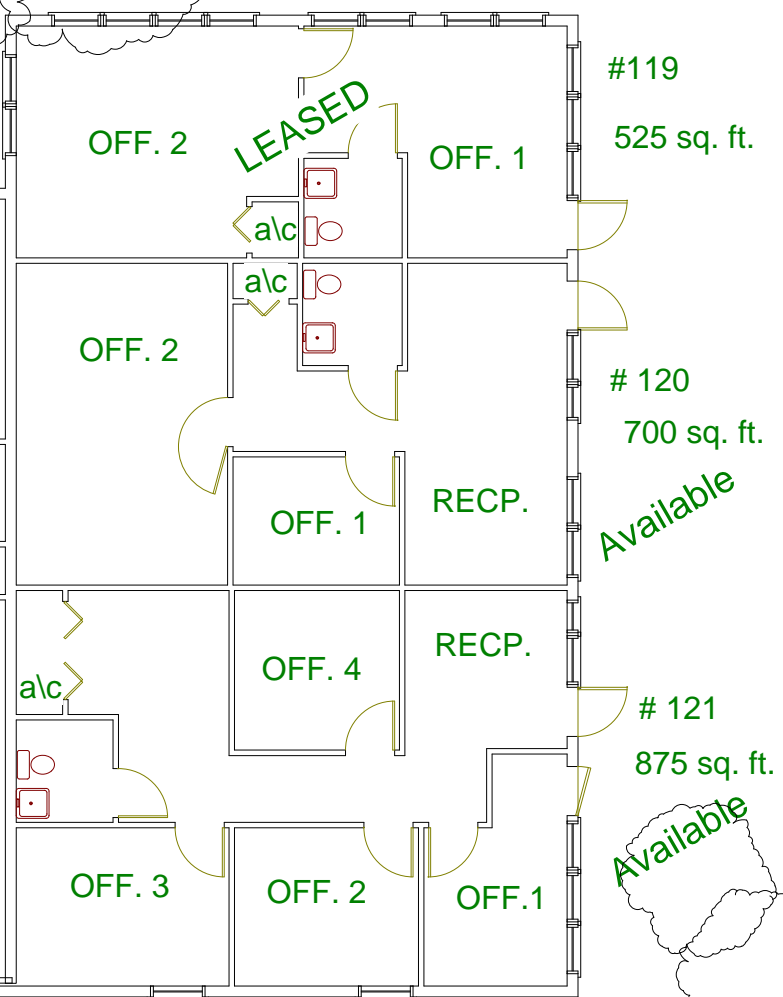

Airport Business Center
4500 140th Ave, No.,
Clearwater, Fl. 33762
727-539-7002

750sq. ft.

Available

Available

Available

700 - 2,325 sq. ft. - Suites could
be joined for one Tenant

The "complimentary"
Conference/ Training
Rooms are in this
building.