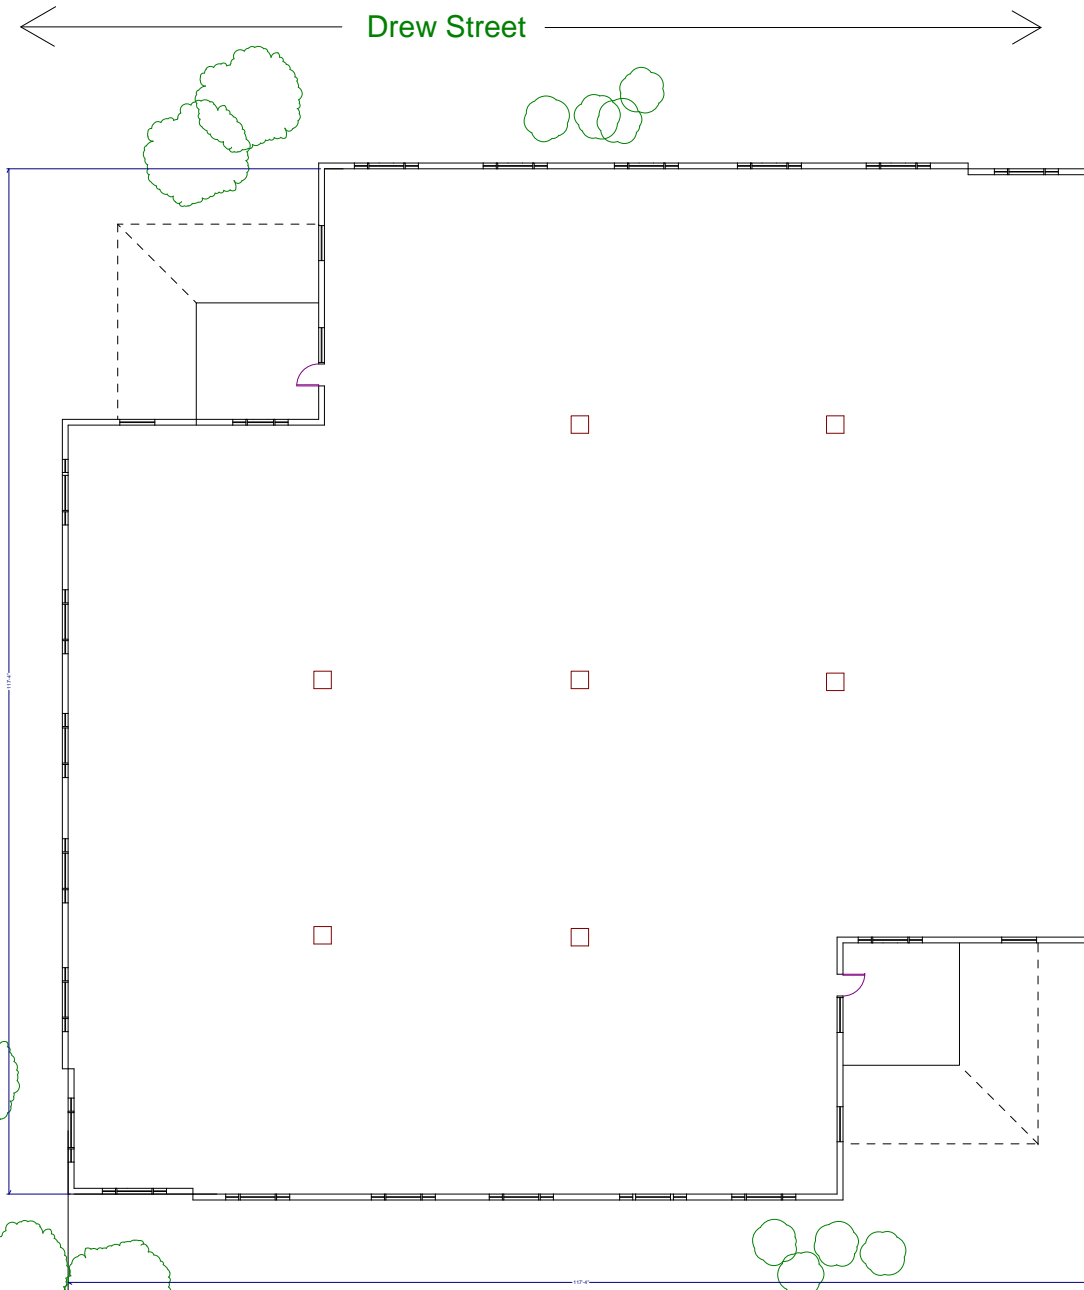

Traffic Light

Park Place Blvd.

Drew Street

Offices at Park Place

73 Park Place Blvd.
Clearwater, Fl.
33762

www.OfficesatParkPlace.net

12,320 sq .ft.