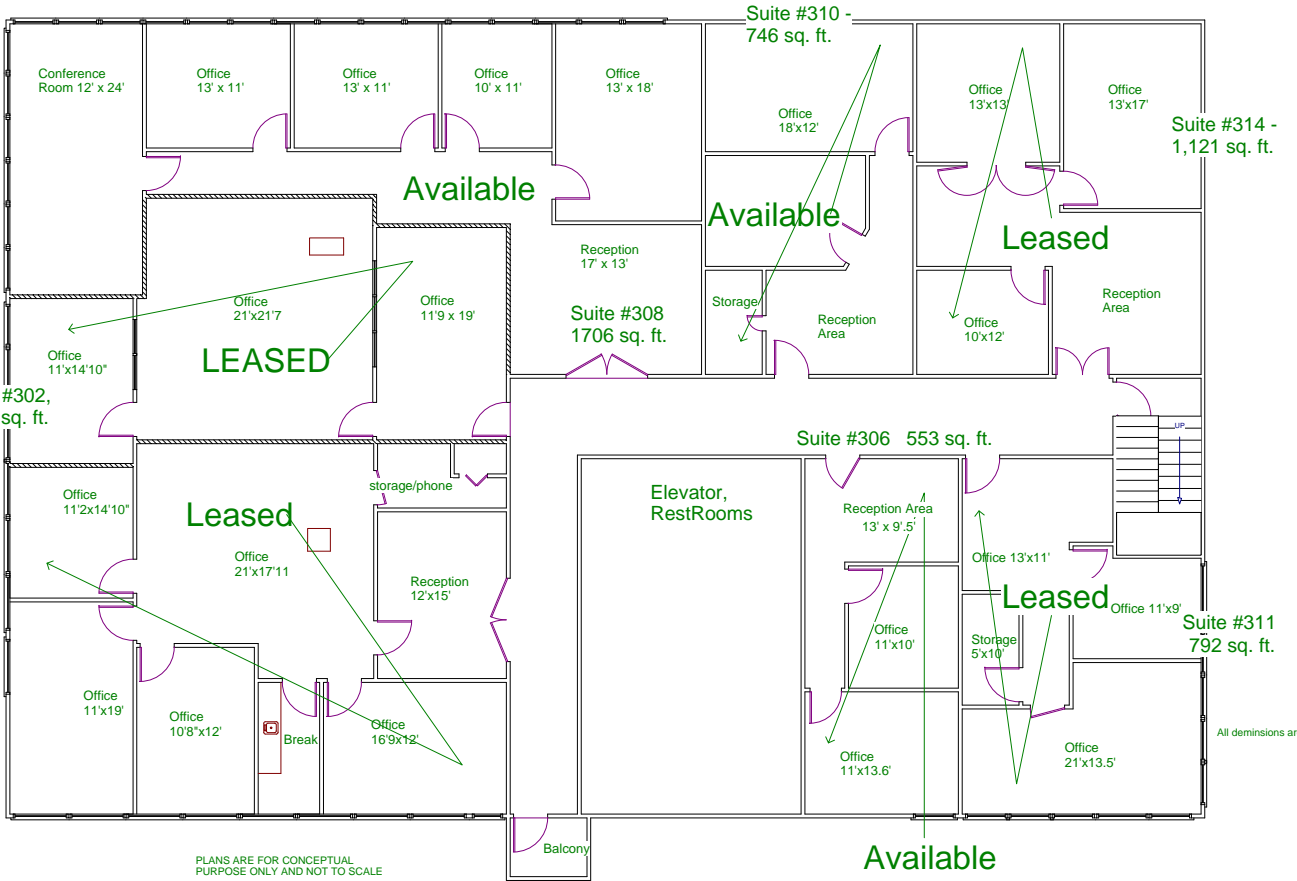

**ENTERPRISE
OFFICE
CENTER**

**26133 US HWY
19 NO.,
CLEARWATER,
33763**

727-539-7002

All deminsions are approximate.