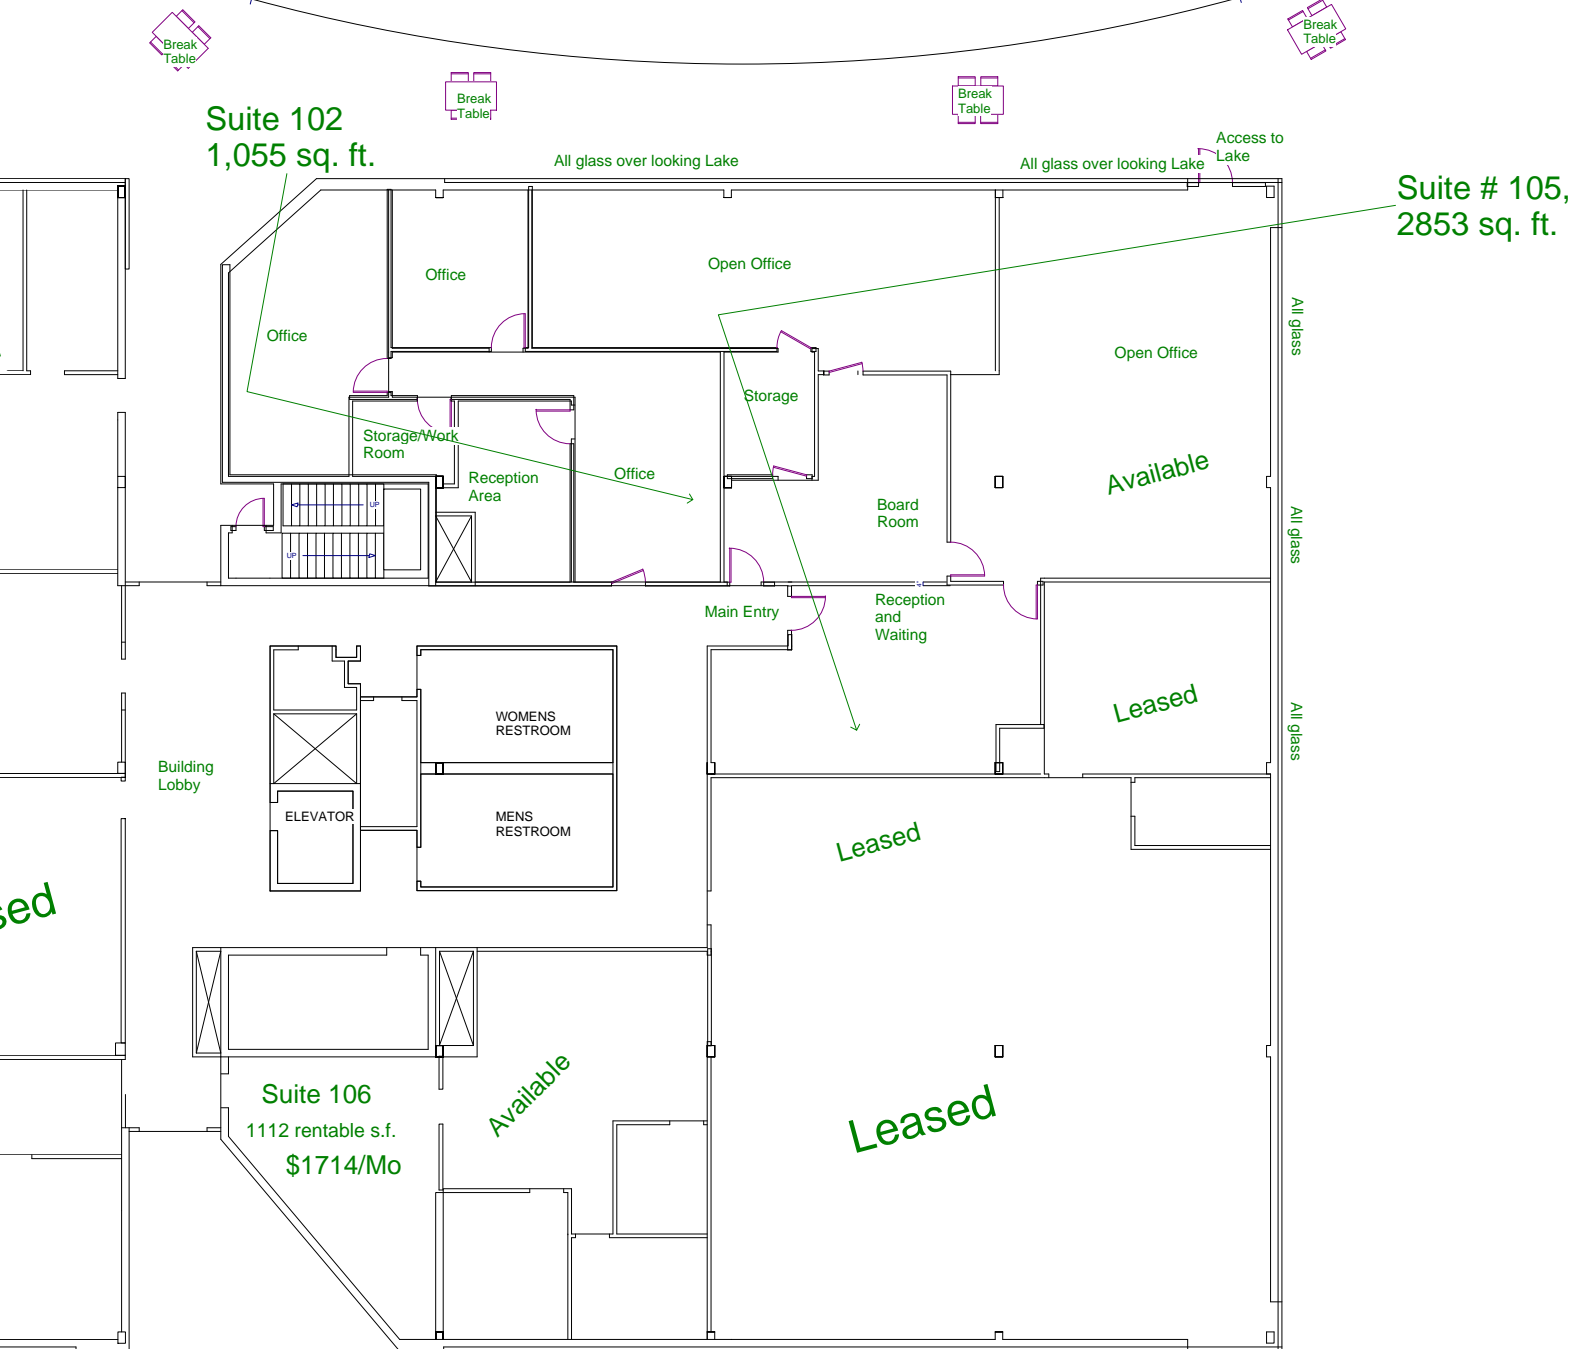

# 3 ACRE LAKE

**ROOSEVELT LAKES**  
12425 28th Street North  
St. Petersburg, FL 33716

727-539-7002