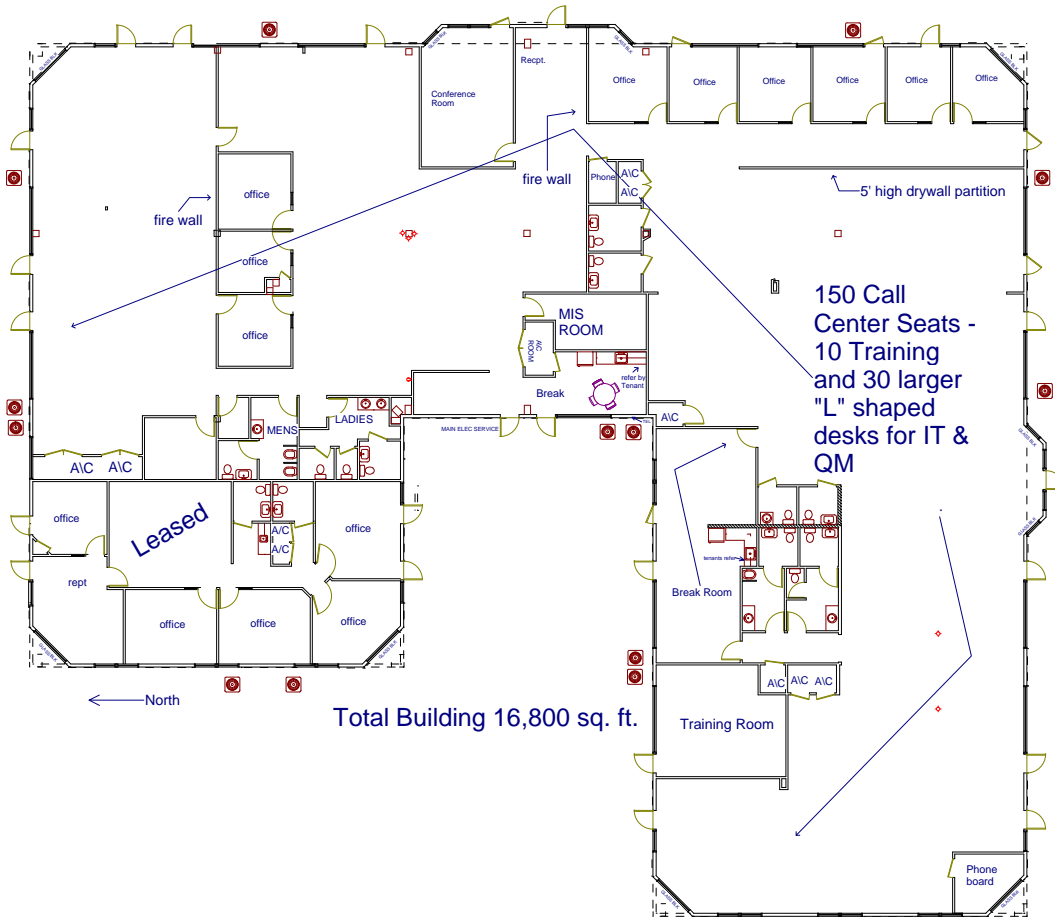

Total of 15,042 sq. ft. (MOL) Available

AIRPORT BUSINESS CENTER
Clearwater 33762
4525 140th Ave No.
727-539-7002

www.AirportBusinessCenter.net