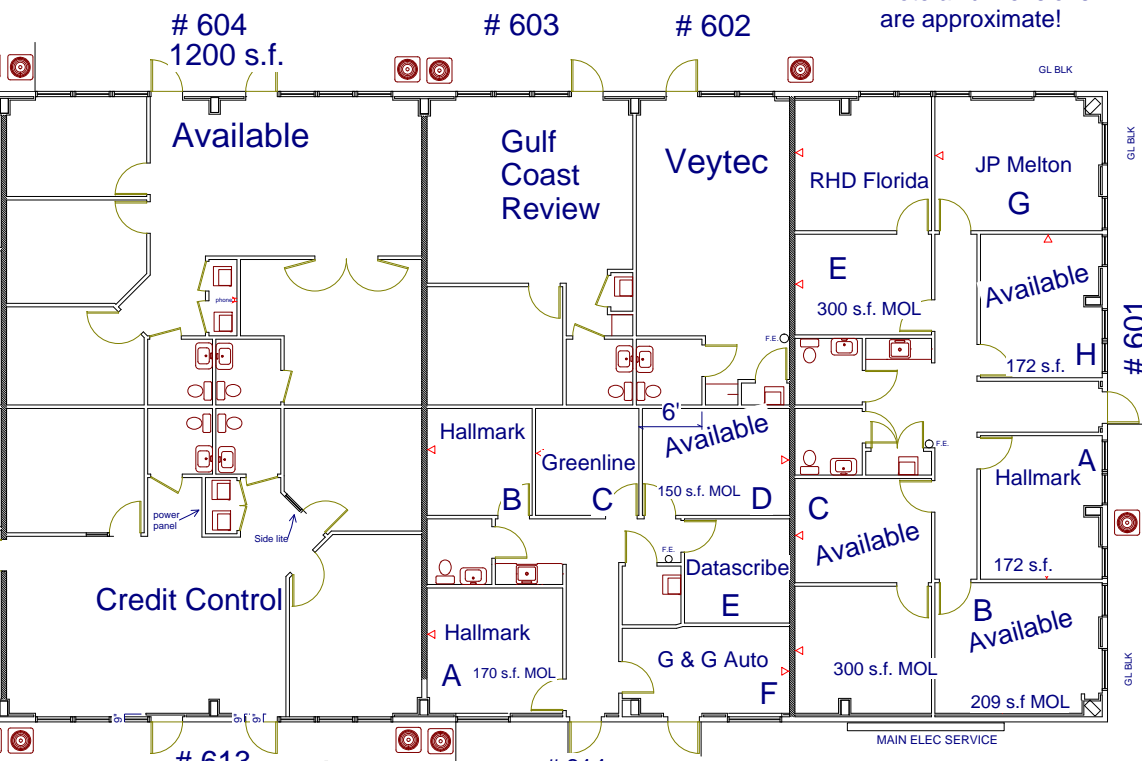

Note all dimensions are approximate!

140TH AVE. NO.

614 Executive Suites

Rental rate includes water, sewer and trash, electric and janitorial. Sales tax and telephone/highspeed internet is not included.

14004 ROOSEVELT BLVD.