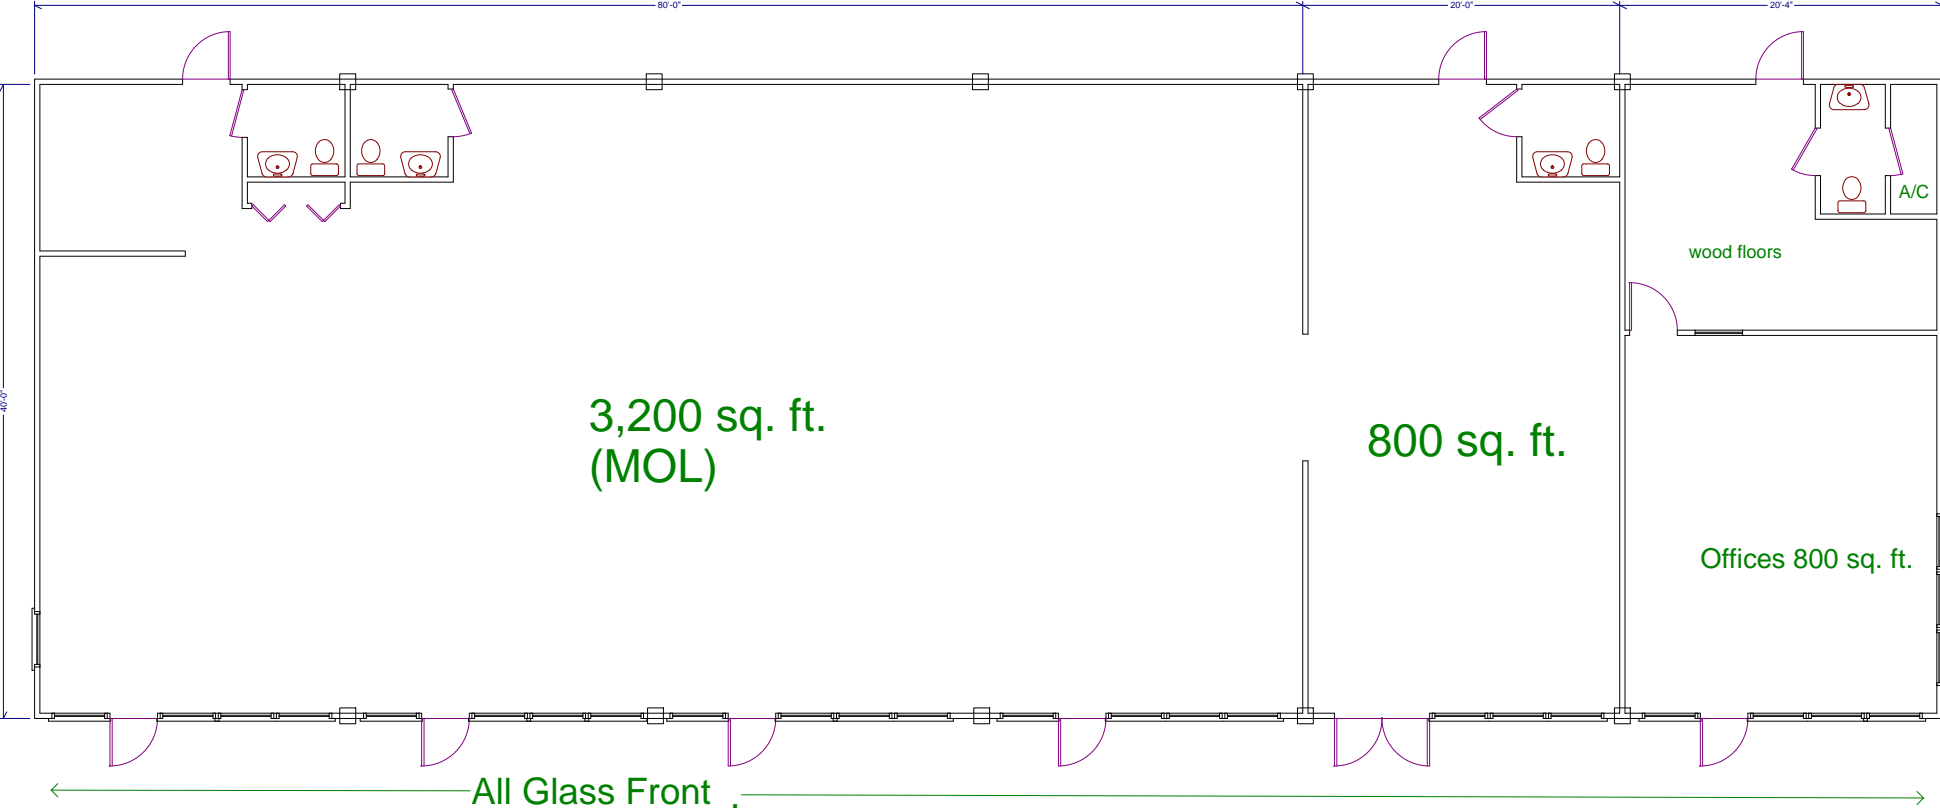

# Hallmark Plaza, 10595 U.S. Hwy 19 No., Pinellas Park, FL.

Suite #10581 - has its own electrical meter, own bathroom, and an existing Fire Wall.

This drawing is for conceptual use only and is not to scale.